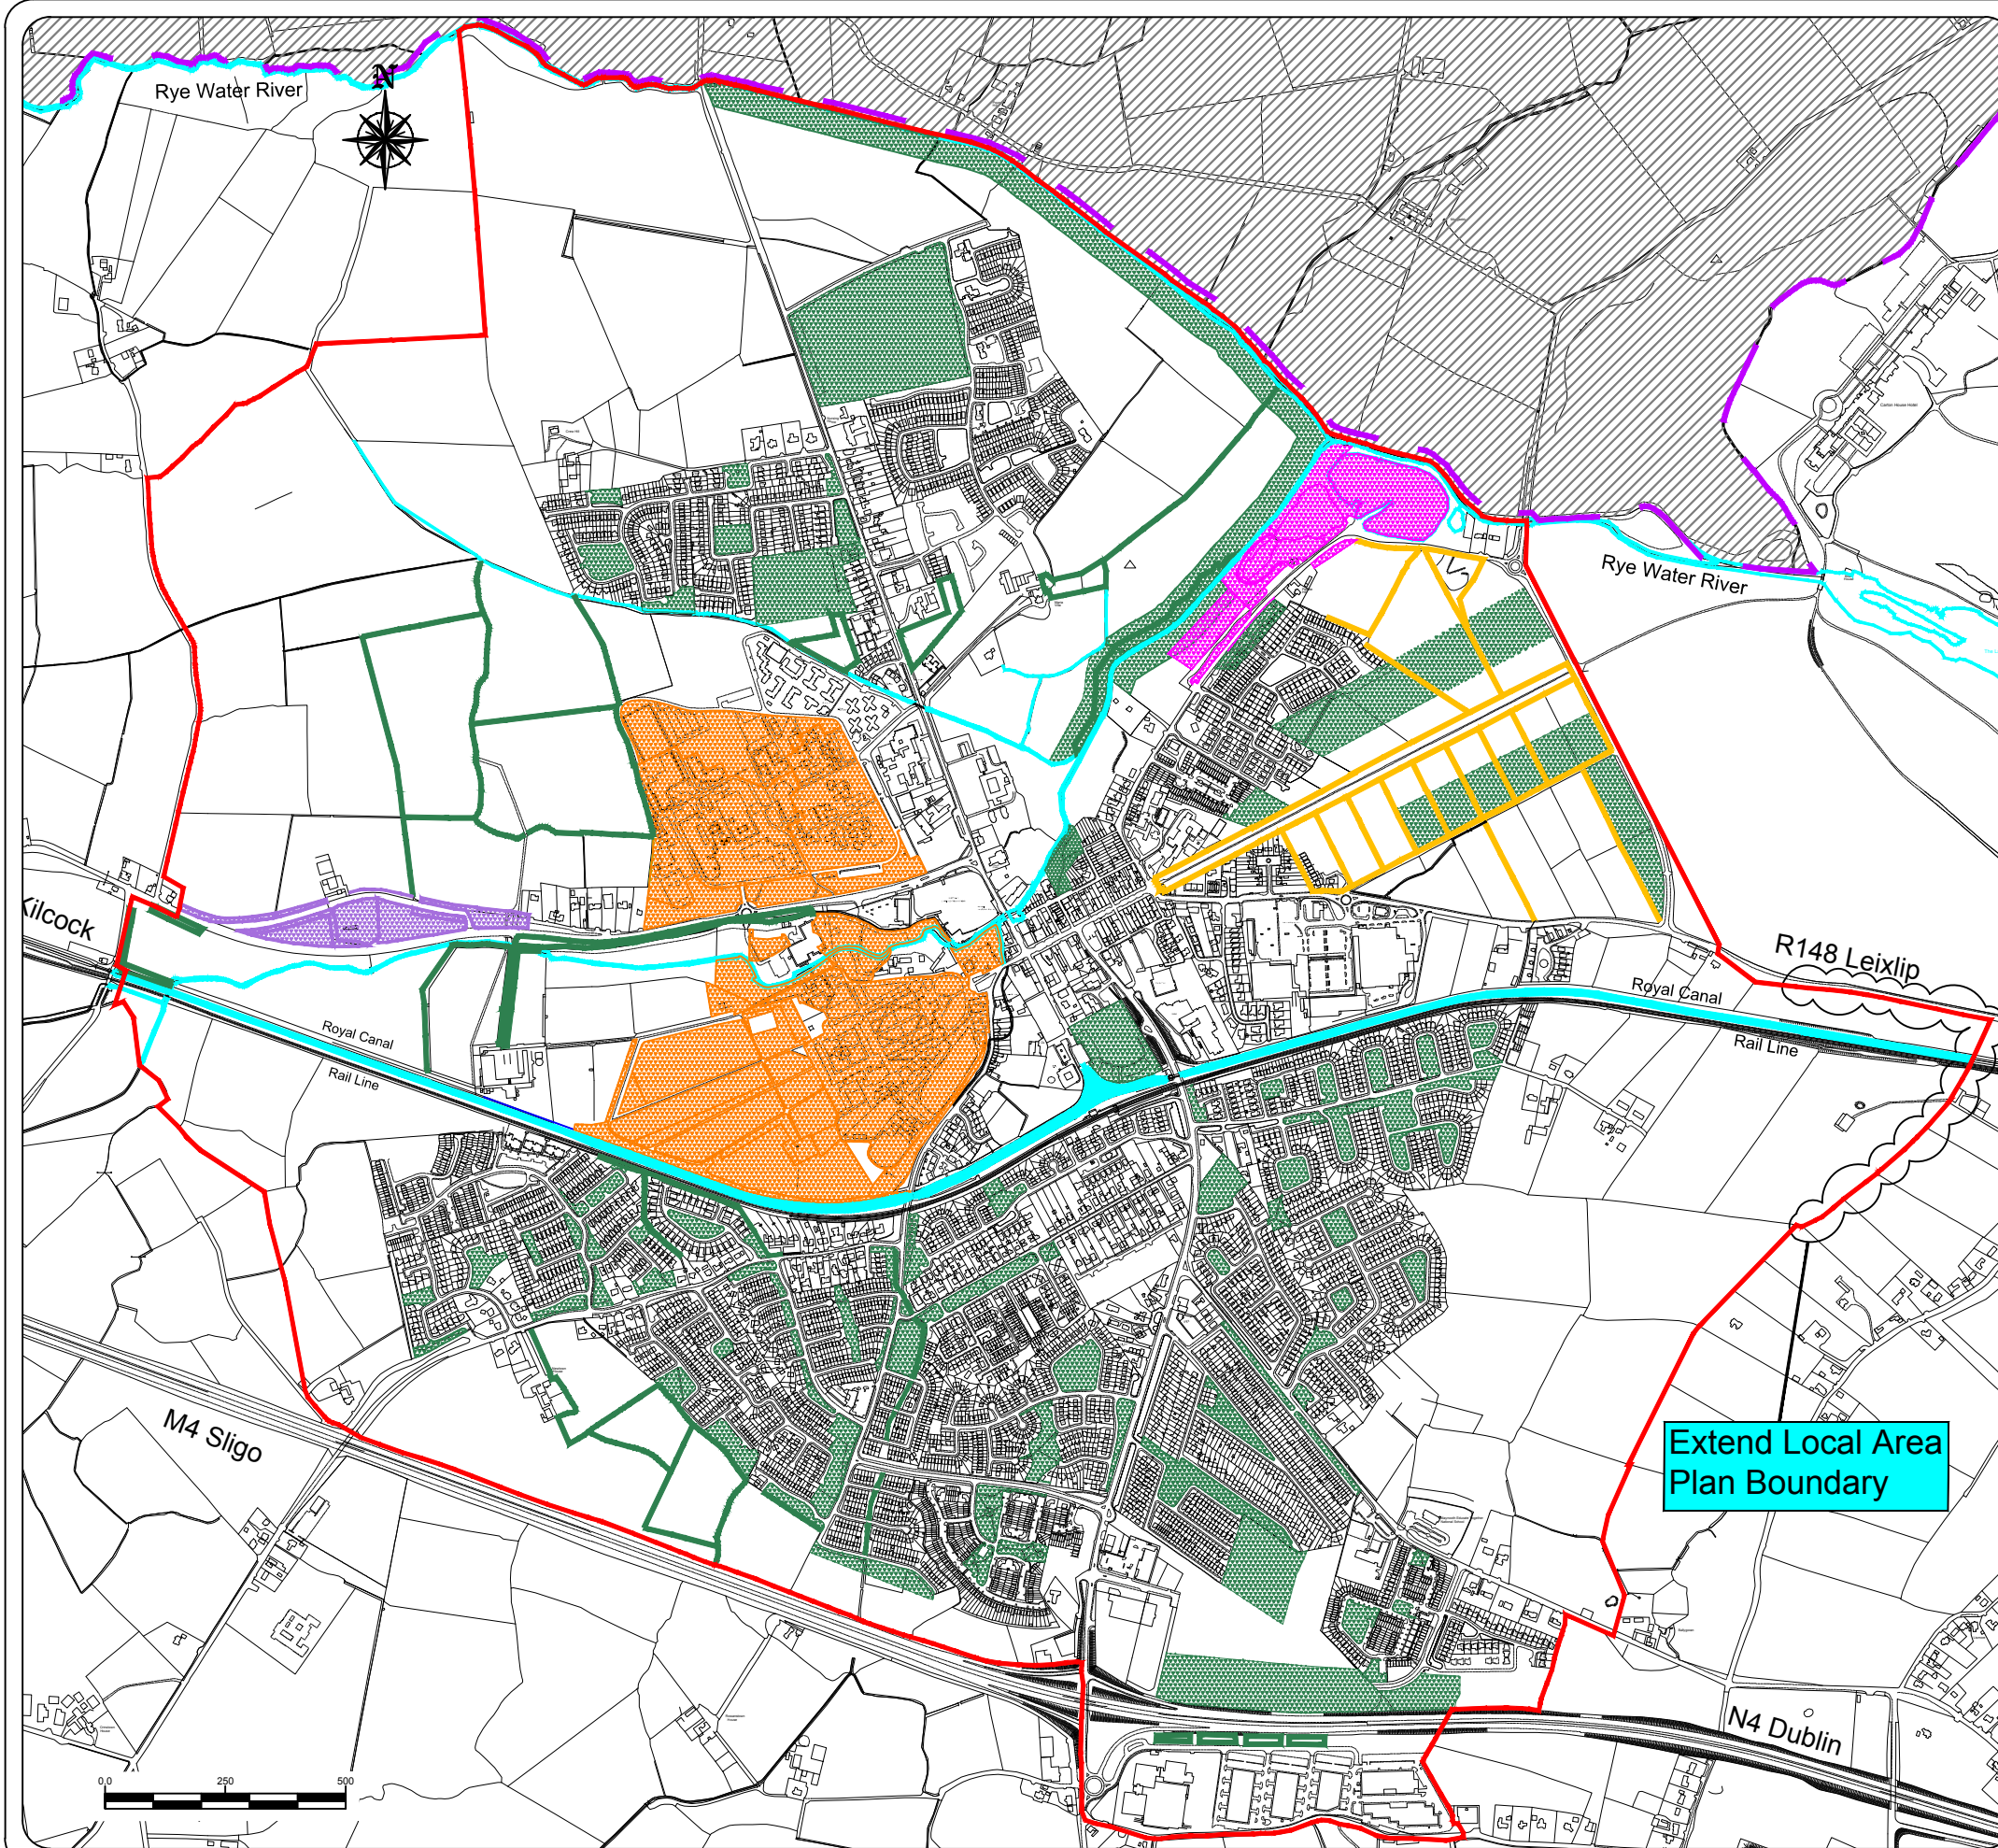

Kildare County Council
 Planning Department,
 Áras Chill Dara, Devoy Park,
 Naas, Co Kildare.

Maynooth Local Area Plan 2013-2019
 Proposed Amendment No. 1

Legend :

- Local Area Plan Boundary
- Kildare County Boundary
- Royal Canal and Lyreen River
- Lime Walk
- Hedgerows and Treelines
- Lyreen Angling Center
- NUIM
- Laraghbryan Cemetery
- Amenity Grasslands

Extend Local Area
 Plan Boundary

Green Infrastructure Map

Date: 18-June-2018	Map Ref : 5		
Scale : N.T.S	Drawing No: 200/17/909		
© Ordnance Survey Ireland. All rights reserved. Licence No.: 2004/07CCMA (Kildare County Council)	<table border="1"> <tr> <td>Drawn By : MK</td> <td>Checked By : LC</td> </tr> </table>	Drawn By : MK	Checked By : LC
Drawn By : MK	Checked By : LC		

This drawing is to be read in conjunction with
 the written statement and objectives map